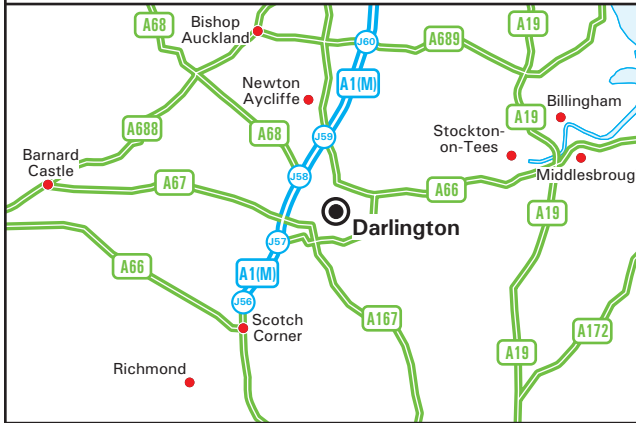

From the A1(M) Southbound

- Leave the A1(M) at junction 59 and join the A167 towards Darlington.
- At the next roundabout take the first exit onto the A1150.
- Continue ahead at the next roundabout continue ahead.
- At the next roundabout turn right onto the A66.
- At the next roundabout take the third exit onto the B6280.
- Continue ahead at the next roundabout and take the next right onto Lingfield Road.
- Continue ahead at the mini roundabout and take the fifth right onto Dudley Road.
- We are situated on the right hand side.

From the A1(M) Northbound

- Leave the A1(M) at junction 57 to join the A66(M) towards Darlington.
- Continue ahead at the roundabout onto the A66.
- Remain on the A66 over the next two roundabouts.
- At the next roundabout take the first exit onto the B6280.
- Continue ahead at the next roundabout and take the next right onto Lingfield Road.
- Continue ahead at the mini roundabout and take the fifth right onto Dudley Road.
- We are situated on the right hand side.