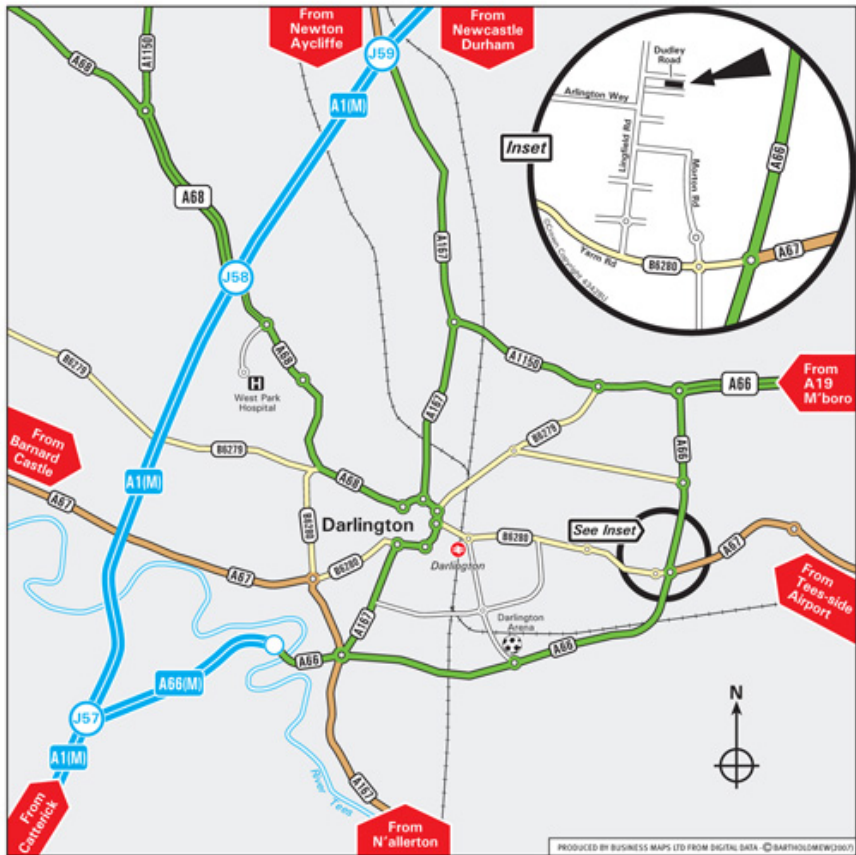

From the A1(M) Northbound

- Leave the A1(M) at junction 57 to join the A66(M) towards Darlington.
- Continue ahead at the roundabout onto the A66.
- Remain on the A66 over the next two roundabouts.
- At the next roundabout take the first exit onto the B6280.
- Continue ahead at the next roundabout and take the next right onto Lingfield Road.
- Continue ahead at the mini roundabout and take the fifth right onto Dudley Road.
- We are situated on the right hand side.